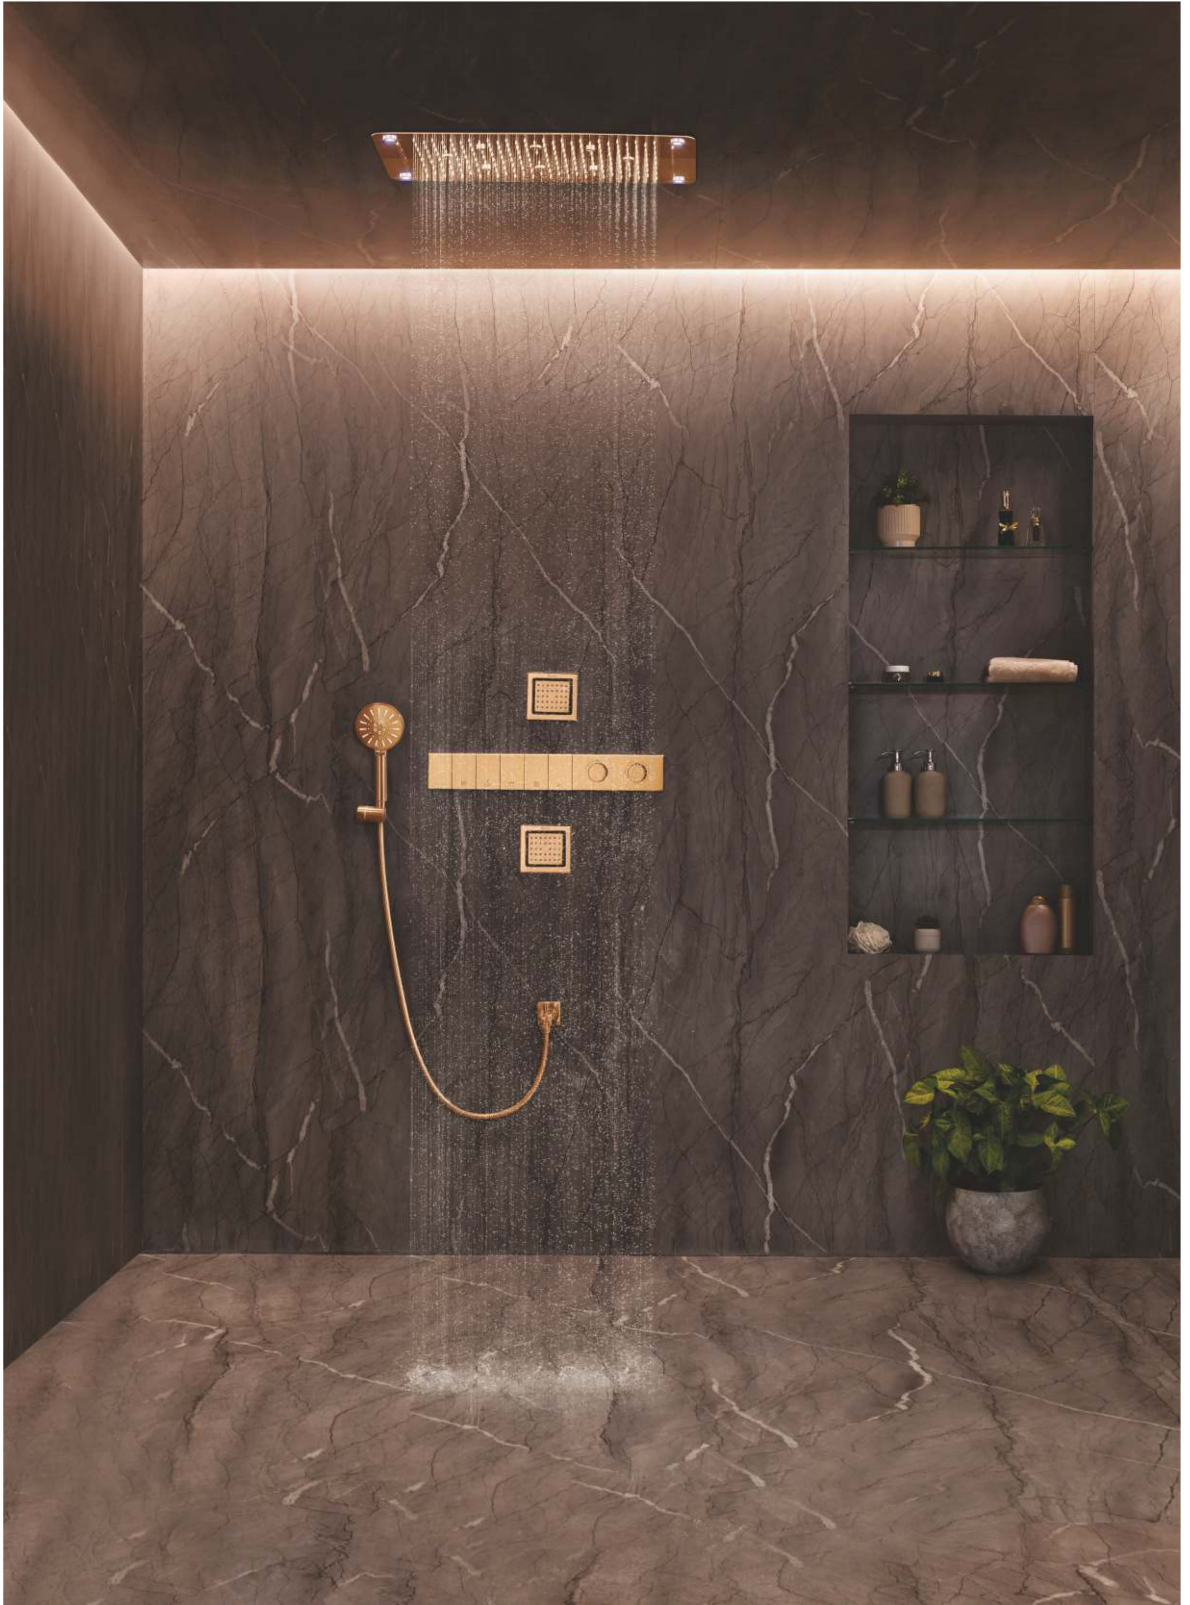

STANDARD FEATURES

CHILD LOCK SAFETY

FLOW CONTROL WITH VOLUME KNOB

ANTISCALDING SAFETY

THERMOSTATIC CONTROL

PIANO BUTTON FOR DIVERTER OPERATION

*Thermostatic concealed body to be purchased separately

**Harmony 5 Way Thermostatic Diverter Upper Trim - T5150A4, Fusion Brass Body Jet - T9799A4,
3 Flow Hand Shower - T9931A4, Horizon 3 Flow Led Ceiling Shower - T9651A4**